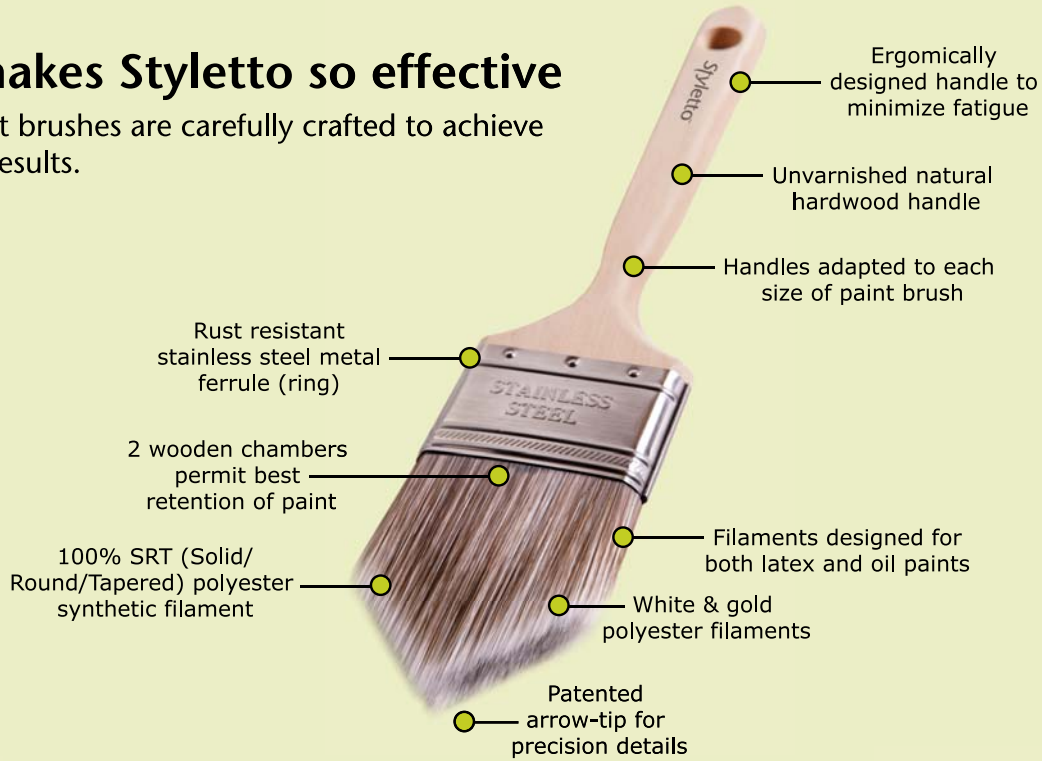

What makes Styletto so effective

Styletto paint brushes are carefully crafted to achieve remarkable results.

Model	Description	Unit UPC	Inner Pack i2 of 5	Master Pack i2 of 5	Weight lbs
00004	Styletto paint brush 1"	846519000045	10846519000042	60846519000047	0.1
00011	Styletto paint brush 1 1/2"	846519000113	10846519000110	60846519000115	0.13
00218	Styletto paint brush 2"	846519002186	10846519002183	60846519002188	0.21
00225	Styletto paint brush 2 1/2"	846519002254	10846519002251	60846519002256	0.28
00232	Styletto paint brush 3"	846519002322	10846519002329	60846519002324	0.39
00039	Set of 2 Styletto brushes 2" & 2 1/2"	846519000397	10846519000394	40846519000395	0.49
00046	Set of 3 Styletto brushes 1" & 1 1/2" & 2 1/2"	846519000465	10846519000462	40846519000463	0.51